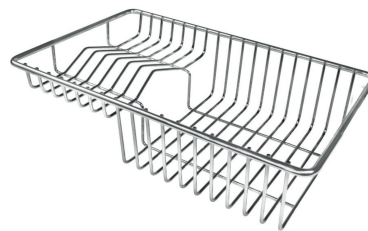

- Built-in cut out for FTS – Foratura per installazione FTS

OPTIONAL ACCESSORIES

Cestello inox 8612 000

Glass chopping board 8631 300

HPDE Chopping board 8657 001

HPDE Twin chopping board 8644 101

Iroko-wood chopping board with stainless steel colander 8644 042

Iroko-wood sliding chopping board 8644 041

Iroko-wood twin chopping board 8644 004

Stainless steel colander 8154 000

Stainless steel plate rack 8100 154

Stainless steel plate rack 8100 201

Stainless steel plate rack 8100 303

White bowl 8153 100

Graters kit with ring-holder and food collection tray 8159 101

Stainless steel perforated tray 8151 000

WARNING:

The accessories 8159101, 8100303,8151000 are only usable in combination with 8644101